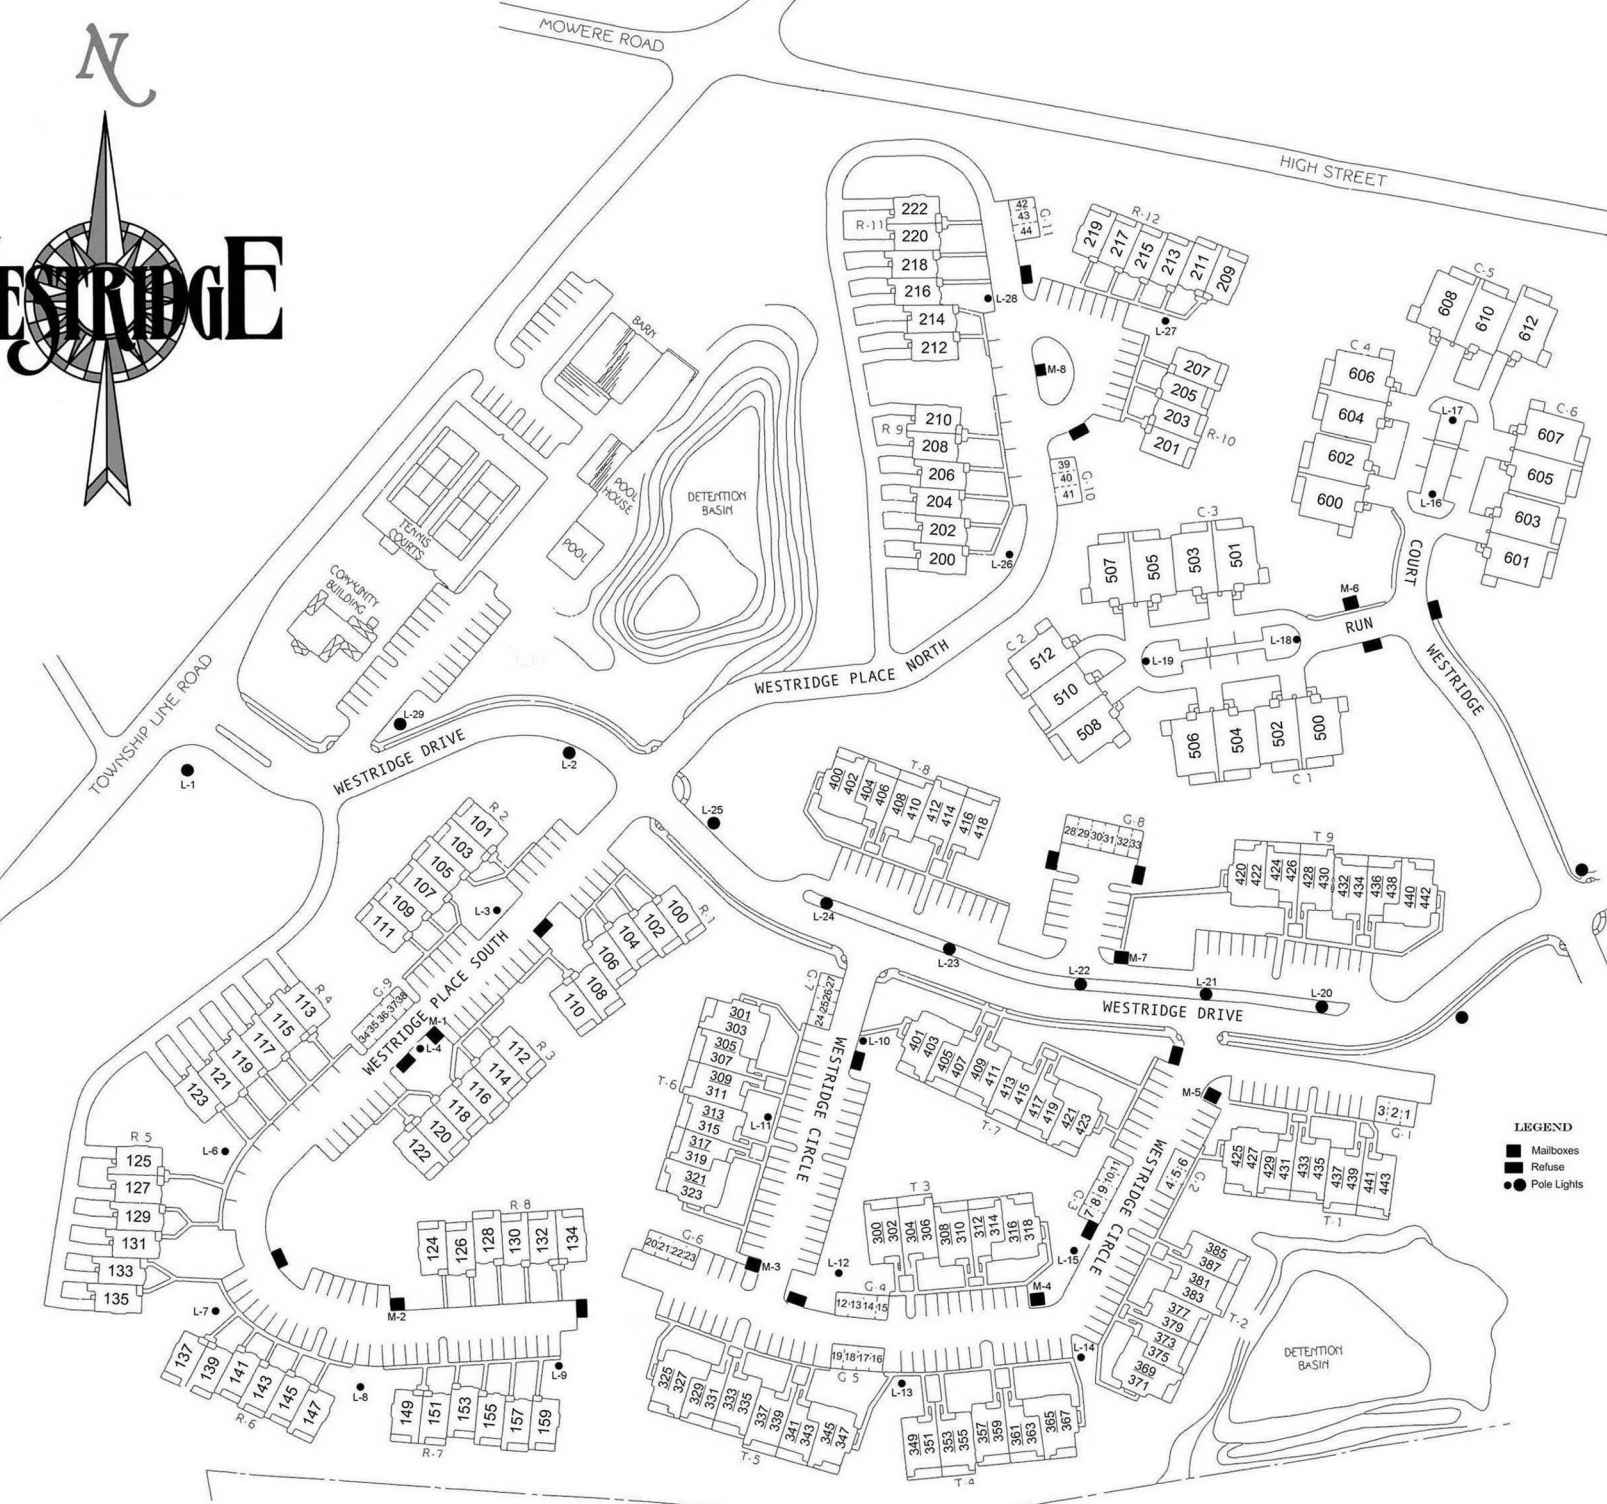

# WESTRIDGE

- LEGEND**
- Mailboxes
  - Refuse
  - Pole Lights